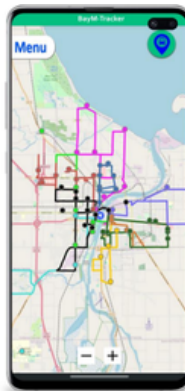

Disabled (includes Medicare)-\$.50

CENTRAL BUS STATION (CBS)

1124 Washington Avenue

Bay City, MI, 48708

Ticket Sales (989)894-2900 Option 5

ADMINISTRATIVE OFFICES

1510 N Johnson Street

Bay City, MI, 48708

Main: (989)894-2900

TRACK YOUR BUS LIVE WITH
THE **BAYM TRACKER** APP
SCAN THE CODE

OR

SEARCH **BAYM TRACKER** ON
THE GOOGLE PLAY OR APPLE
STORE

SERVICE INFORMATION

PROUDLY SERVING BAY
COUNTY WITH
FIXED ROUTES
AND
DIAL-A-RIDE SERVICES