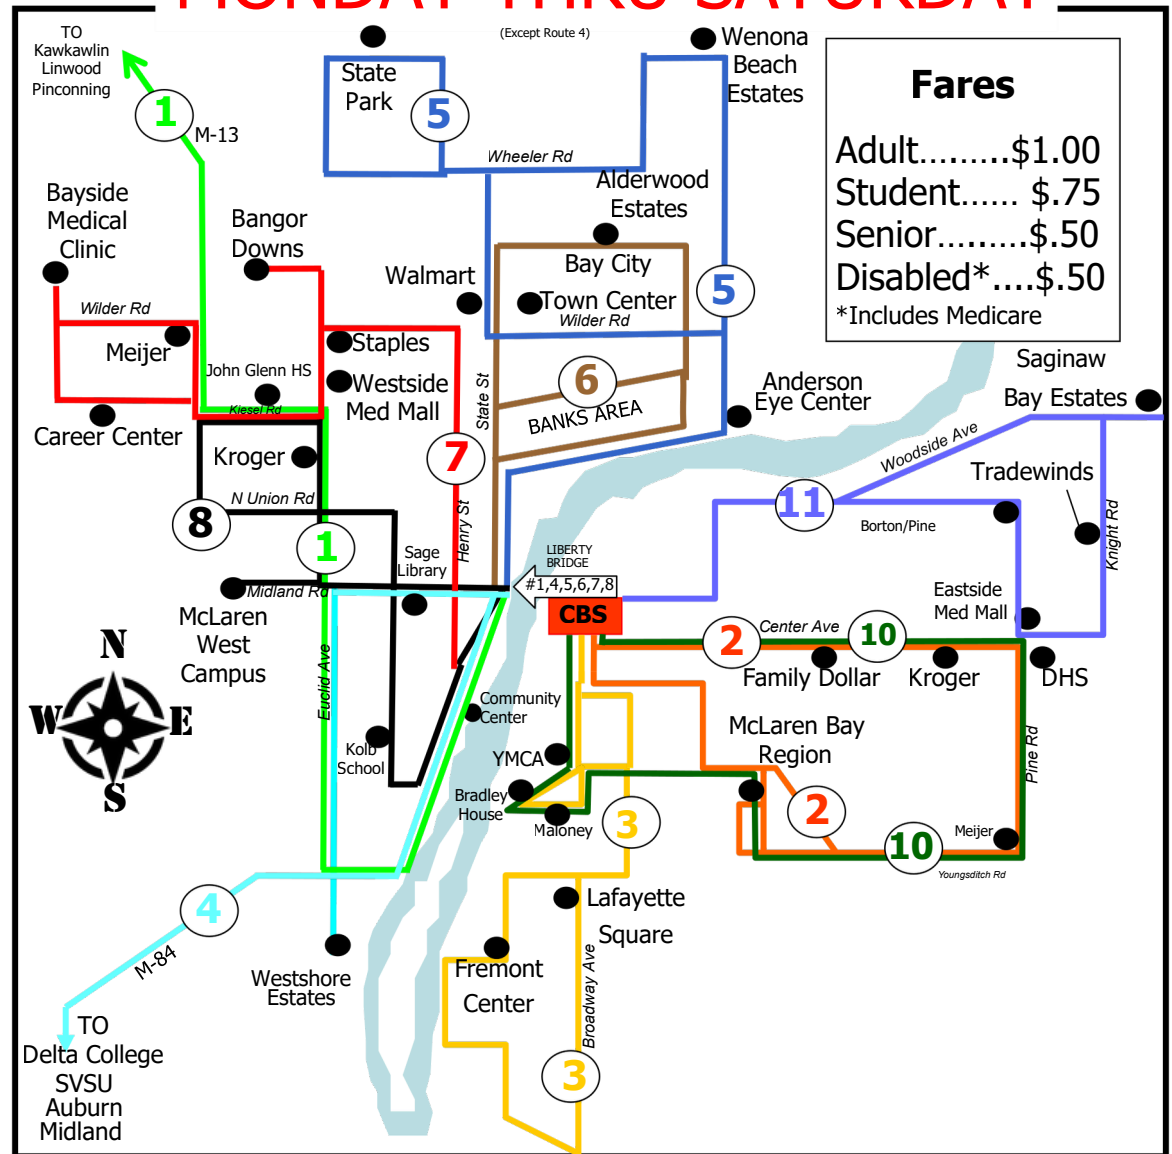

All of our routes run Monday- Saturday

Route 4 runs Monday-Friday

Route Times can be found online at

Baymetro.com

Fares

Adult-\$1

Senior (60+)- \$.50

Student (ID)- \$.75

HALF FARE CARD

Established half fare fixed route program based on Federal Transit Administration guidelines

To Qualify you must possess one of the following

- Medicare Card
- Social Security Disability Determination
- Veterans Health ID card indicating service related disability
- State of Michigan ID identifying "Legally Blind"
- Michigan ID identifying age of 60+

SURVEY

Scan this code or call (989)922-3702 to take this survey and have a chance to win

20 Free Rides

Winner chosen once a month

MONDAY THRU SATURDAY

- 1 NORTH:** Riverwalk Meadows; Salzburg/S. Euclid; N. Euclid; Kawkawlin; Linwood; Pinconning; Meijer (Wilder)
- 2 EASTSIDE:** Smith Manor; DHS; Kroger; Tuscola Rd; Pine Rd Highrises; Meijer; McLaren Bay Region
- 3 SOUTHEND:** Bay Family Y; Bradley House; Maloney Manor; Columbus; Lafayette Sq.; Michigan; Broadway
- 4 REGIONAL:** (Mon-Fri only) Westshore Estates; W.S. Saginaw Rd; Delta; SVSU; Mackinaw Rd; Auburn
- 5 WESTSIDE:** Defoe Park; Banks District; Wenona Bch Estates; Bay City State Pk; Country Meadows; Walmart
- 6 WESTSIDE:** Banks Area; Alderwood Estates; Walmart; Country Meadows; Bay City Town Center
- 7 WESTSIDE:** Henry St; Wilder Rd; Bangor Downs; JGHS; Career Center; Meijer; North Pointe Plaza
- 8 WESTSIDE:** Pine Towers; Community Center; Kolb School; Sage Library; JGHS; Kroger; West Campus
- 10 EASTSIDE:** Center Avenue; Pine Rd Highrises; Meijer; McLaren Bay Region; Bradley House; Maloney Manor
- 11 EASTSIDE/ESSEXVILLE:** Maplewood; Borton Ave; Pine St; Sag Bay Estates; Tradewinds; East Medical Mall