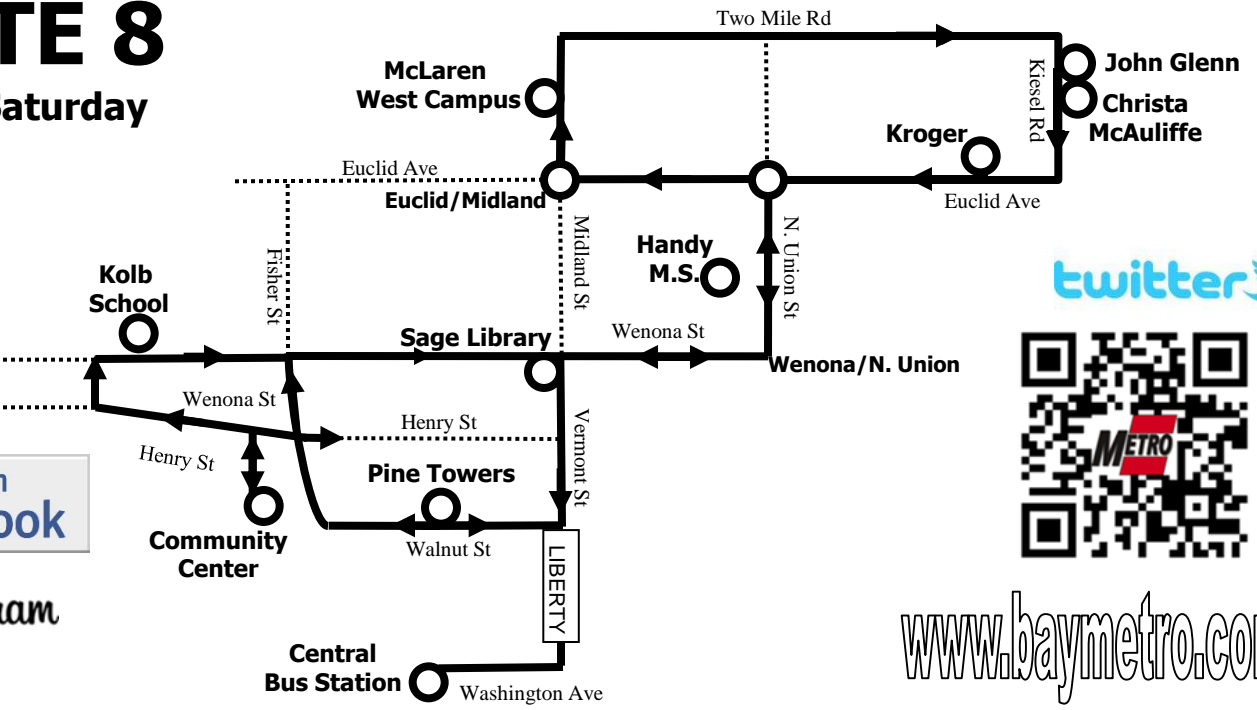

# ROUTE 8

Monday-Saturday

[www.baymetro.com](http://www.baymetro.com)

Find us on Facebook

## Get Informed and Do A Practice Run:

**Route Pamphlets** Located at Central Bus Station and various stops

**Route Information** 894-2900 x 3  
**Dispatch Office** 894-2900 x 2

**Website** [www.baymetro.com](http://www.baymetro.com)

### Central Bus Station

Right Washington Ave  
 Left Woodside Ave  
 Over Liberty Bridge  
 Left Linn St  
 Left Jane St  
 Right Walnut St

### Pine Towers

Return to Walnut St  
 Left Walnut St  
 Right Vermont St  
 Over Liberty Bridge  
 Right Washington Ave