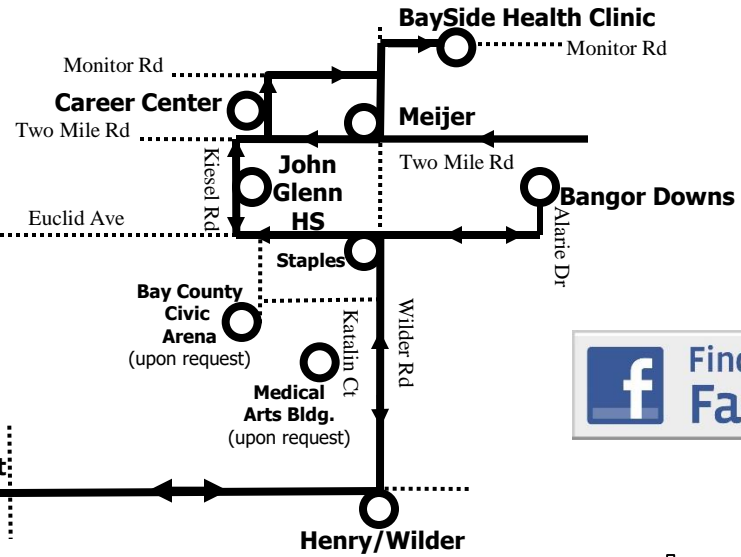

ROUTE 7

Monday-Saturday

www.baymetro.com

Get Informed and Do A Practice Run:

Route Pamphlets Located at Central Bus Station and various stops

Route Information 894-2900 x 3
Dispatch Office 894-2900 x 2

Website www.baymetro.com

Where and When

Be at the stop at least five minutes earlier than the time you expect it.

Have proper fare or ticket ready before boarding. Drivers do not have change.

After Boarding

Drop fare in farebox; hand tickets and transfer slips to driver.

Ask for transfer slip if needed.

Transfer slips allow for a free transfer at the Central Bus Station for the next departure of buses.

Any Questions? Ask the driver!

Please allow seniors and disabled passengers to ride in the designated front seats.

Safety instructions and courtesy rules are posted behind the driver.

Deboarding

Push "Stop Request" button soon enough to allow the driver to pull over at the stop you need.

Driver will stop at the next corner, bus stop, or the next stop on the route pamphlet. Driver may ask if they are not sure. Or you could just tell the driver.

If you have to cross the street, wait until the bus departs so that you can see traffic in both directions.

MONDAY-SATURDAY

ROUTE 7

Henry St/Bangor Downs
John Glenn H.S./Christa McAuliffe
Career Center/BaySide Health
Meijer/Michigan Works!
Staples/Wilder Rd