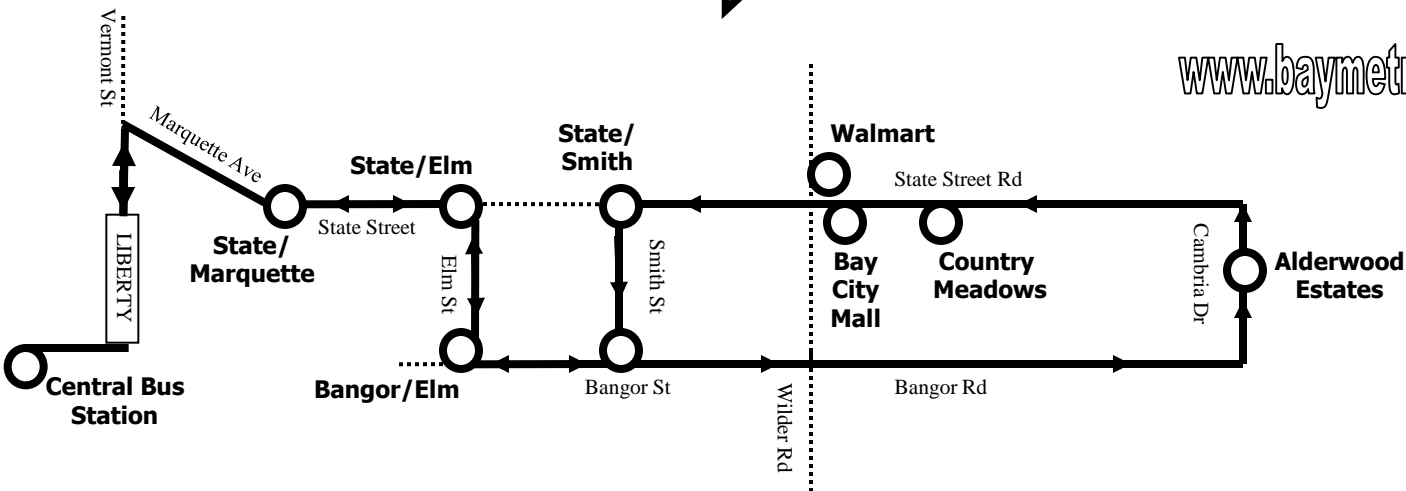

ROUTE 6

Monday-Saturday

Get Informed and Do A Practice Run:

Route Pamphlets Located at Central Bus Station and various stops

Route Information 894-2900 x 3

Dispatch Office 894-2900 x 2

Website www.baymetro.com

If you have to cross the street, wait until the bus departs so that you can see traffic in both directions.

MONDAY-SATURDAY

ROUTE 6

Banks Area

Bay City Town Center

Wal-Mart

Alderwood Estates

Country Meadows

*Announced Stop

Route 6 Street by Street

Central Bus Station

Right Washington Ave
Left Woodside Ave
Over Liberty Bridge
Take ramp to Marquette
Left State Street

State/Elm

Right Elm St
Left Bangor St

Bangor/Wilder

Over Liberty Bridge
Right Washington Ave

Central Bus Station

www.baymetro.com