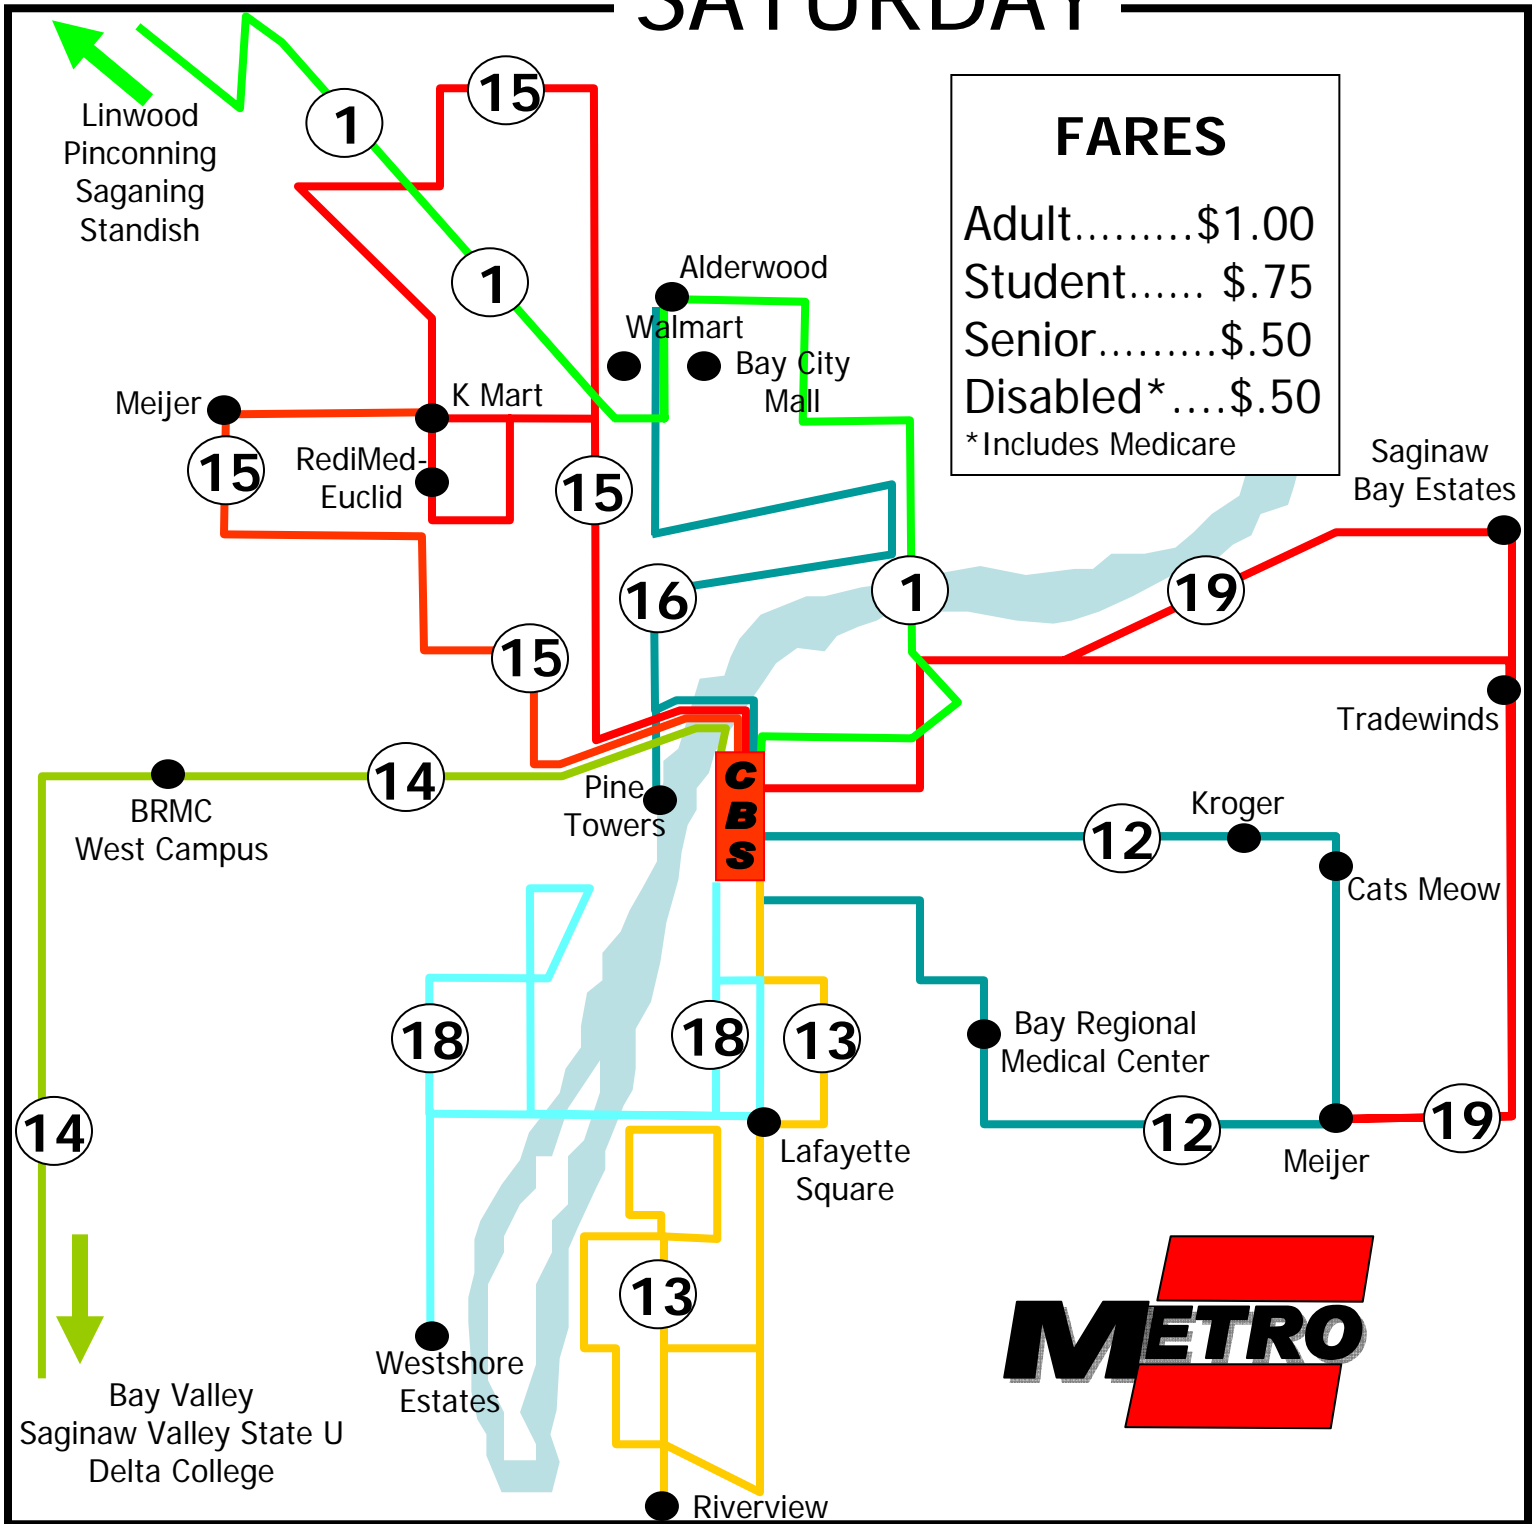

SATURDAY

ROUTE INFORMATION

894-2900 EXT #3

WWW.BAYMETRO.COM

- 1 Linwood-Pinconning-Saganing-Standish
- 9 RIVERFRONT (not shown)
- 12 Center-Kroger-Meijer-Bay Reg Med Ctr
- 13 Lafayette Square-Michigan-Broadway
- 14 Midland Rd-SVSU-DELTA

- 15 State Park-Meijer-Kmart-RediMed (Euclid)
- 16 Banks Area-Bay City Mall-Walmart
- 18 Maloney-Bradley-Lafayette Sq-Westshore Estates
- 19 Essexville-Sag Bay Estates-Tradewinds